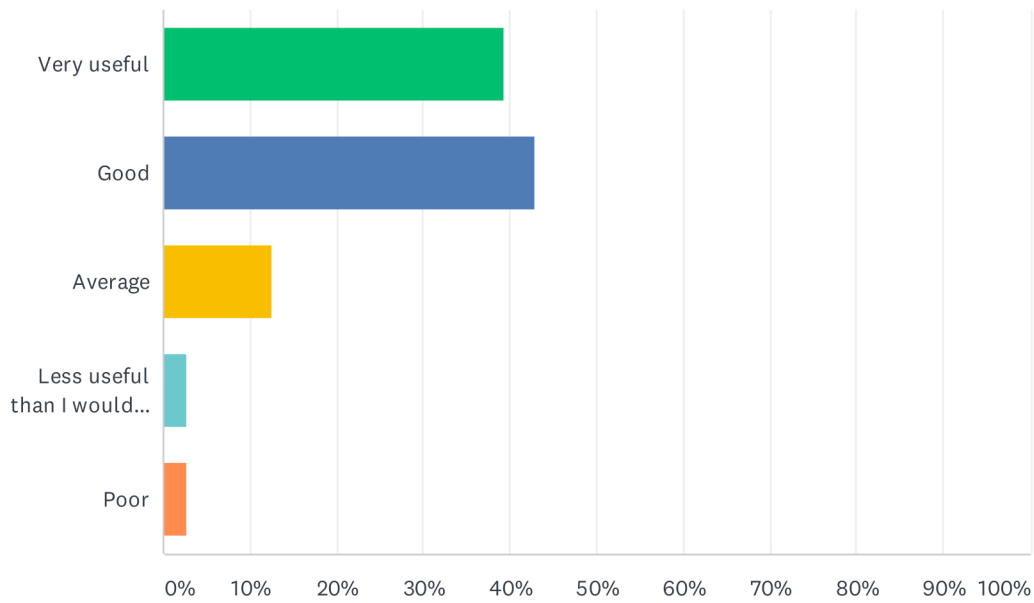

Q15 How would you rate the careers advice that your daughter/son has received at Cowley this year?

Answered: 112 Skipped: 2

ANSWER CHOICES	RESPONSES	
Very useful	39.29%	44
Good	42.86%	48
Average	12.50%	14
Less useful than I would have liked	2.68%	3
Poor	2.68%	3
TOTAL		112