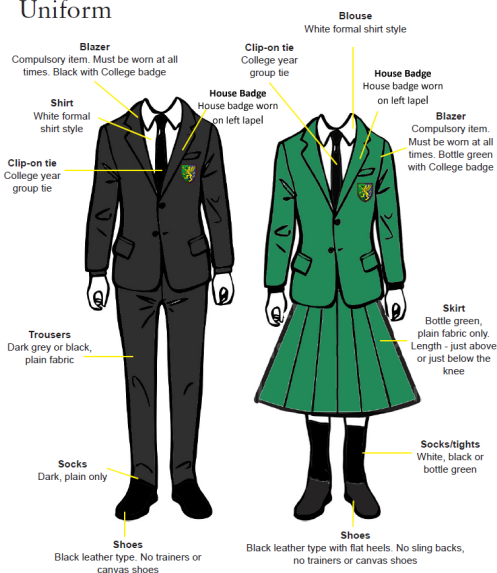

COWLEY

INTERNATIONAL COLLEGE

PARENT CHECK LIST

The standards of uniform and equipment has not changed at Cowley. Please ensure your child is prepared and meets the uniform policy requirements. If there are any issues, please let the year team know before the day of return.

ITEM	TICK
Blazer	
Tie (year team colour)	
Shirt that fits with Cowley uniform policy	
Skirt or trousers that fits with Cowley uniform policy	
School shoes that fits with Cowley uniform policy	
School bag that fits with Cowley uniform policy	
Suitable face covering and spare	
PE top	
PE shorts	
PE socks	
PE trainers and boots	
Pen and spare pen	
Ruler	
Calculator	
Pencil and spare pencil	
College planner with timetable	
Reading book (Y7-9)	
Suitable hair style that fits the college uniform policy	
No make-up, nail varnish, false nails, or fake eye lashes	
No jewellery including any piercings	

Uniform